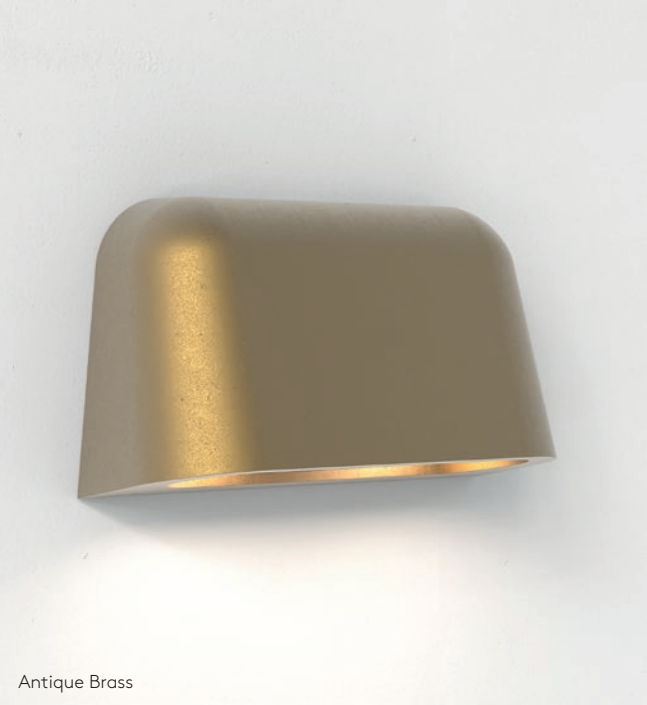

Mast Twin

With its durable, minimalist design and twin light output, Mast Twin is the ideal choice for bringing warm illumination to exterior walls. Mast Twin's light output is cast downward only to gently illuminate the wall without glare, ensuring a beautiful, natural view of night-time skies.

2 x 6W Max LED GU10 excl.
IP44