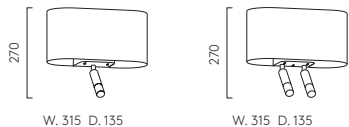

Venn Reader

With its sleek design evoking modernist architecture, Venn provides a warm ambient glow and functional reading light to any contemporary guest room or other hospitality space. Its versatile wall-mounted design and durable, die-cast zinc base make Venn the ideal dual-function lighting choice.

Ambient 12W Max LED E27 excl.
Reader (each) 3.3W LED incl.
2700K 91lm 90CRI
Switched
Shade Sold Separately

Venn Reader Twin Bronze + White Fabric