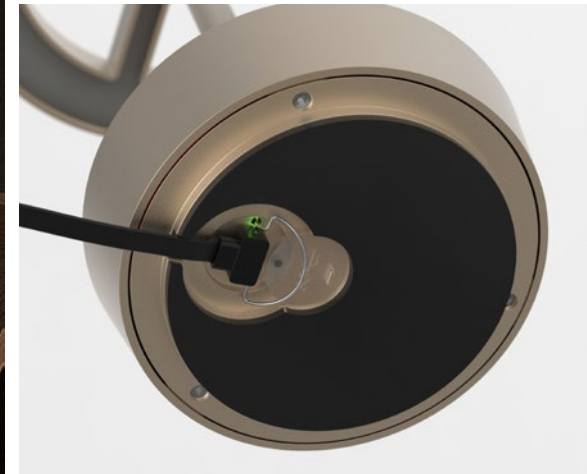

Atticus

With its sleek design, evocative of a single pencil stroke rendered in 3D, Atticus adds a contemporary look to modern bathrooms. Thanks to its versatile design, Atticus can be installed vertically or horizontally, above or on either side of the bathroom mirror. Atticus also features an easy-to-install mounting system and durable materials for years of safe, reliable use.

Millie

With its fluid base and elegant shade, Millie is an ideal choice for installation as a pair to provide IP44-rated task lighting alongside bathroom mirrors. Thanks to its versatile, minimalist design, Millie is also an ideal wall lighting solution for corridors, guest rooms and other spaces.

3.5W Max G9 excl.
IP44

Polished Chrome

Matt Black

Palermo Matt Black

With its sleek, minimalist design and integrated LED, Palermo is an attractive, energy-efficient lighting solution for any modern bathroom. Thanks to its versatile, symmetrical shape, Palermo can be installed either above or alongside a mirror, providing bright, functional task lighting.

4W Max LED 35mm GU10 excl.
Switched

Matt Black

Matt Gold Head

Matt Nickel Head

Venn Reader

With its sleek design evoking modernist architecture, Venn provides a warm ambient glow and functional reading light to any contemporary guest room or other hospitality space. Its versatile wall-mounted design and durable, die-cast zinc base make Venn the ideal dual-function lighting choice.