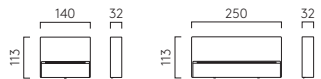

Mori

With its sleek, minimalist design and switchable colour temperature, Mori is the ideal choice for illuminating exterior perimeters around gardens, driveways and patios. Mori's light output is cast downward only to gently light pathways without glare, ensuring a beautiful, natural view of night-time skies.

140 4.1W LED incl.
3000/4000K 116lm 80CRI

250 8.1W LED incl.
3000/4000K 214lm 80CRI

IP65