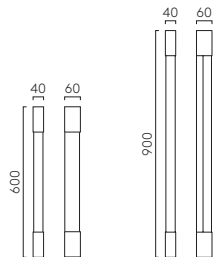

Palermo Matt Black

With its sleek, minimalist design and integrated LED, Palermo is an attractive, energy-efficient lighting solution for any modern bathroom. Thanks to its versatile, symmetrical shape, Palermo can be installed either above or alongside a mirror, providing bright, functional task lighting.

600 6.8W LED incl.
3000K 346lm 90CRI

900 11.7W LED incl.
3000K 629lm 90CRI

IP44

600