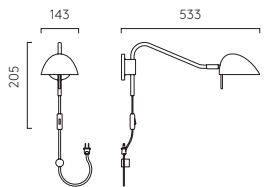

5W Max G9 excl.
Switched

Matt White

Matt Black

Toro

Inspired by the shape of traditional East Asian lanterns, Toro adds a uniquely decorative allure to any modern guest room or living space. In addition to its crisp double-glass shade and durable steel wall bracket, Toro features a lever-style terminal block for fast, efficient installation.