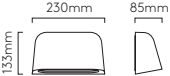

Mast Twin

With its durable, minimalist design and twin light output, Mast Twin is the ideal choice for bringing warm illumination to exterior walls. Mast Twin's light output is cast downward only to gently illuminate the wall without glare, ensuring a beautiful, natural view of night-time skies.

2 x 6W Max LED GU10 excl.
IP44