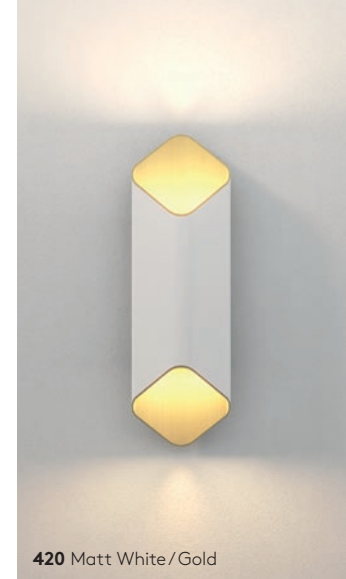

4W Max LED 35mm GU10 excl.
Switched

Matt Black

Matt Gold Head

Matt Nickel Head

Venn Reader

With its sleek design evoking modernist architecture, Venn provides a warm ambient glow and functional reading light to any contemporary guest room or other hospitality space. Its versatile wall-mounted design and durable, die-cast zinc base make Venn the ideal dual-function lighting choice.

Venn Reader Matt Nickel + Putty Fabric

Ako

With its rich Gold and Matt Black or White finish, Ako adds a luxurious, architectural accent to the walls of corridors and hospitality spaces. Its opalescent polycarbonate diffuser casts a soft wash of illumination on the wall without harsh angles.

420 2 x 5.9W LED incl.
2700K 522lm 90CRI

600 2 x 5.9W LED incl.
2700K 480lm 90CRI

Phase Dimmable

Made to Order

- Bronze/Gold, Bronze/Silver, Matt Black/Silver, Matt White/Silver
- DALI Dimming

420 Matt Black/Gold

420 Matt White/Gold

600 Matt Black/Gold

600 Matt White/Gold

Serge

Inspired by classic Parisian lamp designs, Serge adds timeless sophistication and functional lighting to any workspace or bedside. Crafted from high-quality, pressed aluminium and durable steel, and available in classic Matt Black or Matt White, it is a versatile task or reading light built for long-lasting performance.