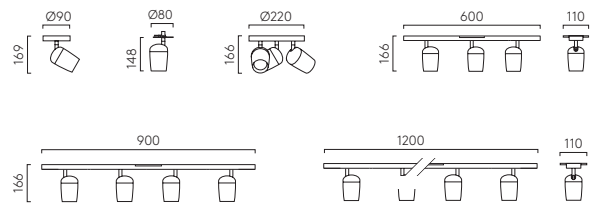

6W Max LED GU10 excl.

Five Bar

Surface Matt Black

Recessed Matt White

Four Bar

Triple Bar

Triple Round

Mondrian Matt Black