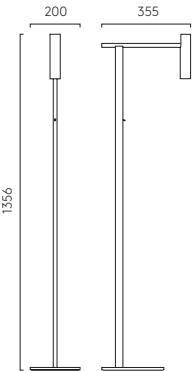

Leda Floor

With its minimalist, linear design and accessible switch control, Leda is the ideal floor light choice for adding warm, functional task lighting to guest rooms and lobby seating areas. Leda's changeable shades are available separately, enabling it to be flawlessly adapted to any modern interior.

4W Max LED 35mm GU10 excl.
Switched